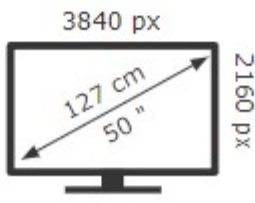

ENERGY

HISENSE

50A6BG

76 kWh/1000h

2019/2013